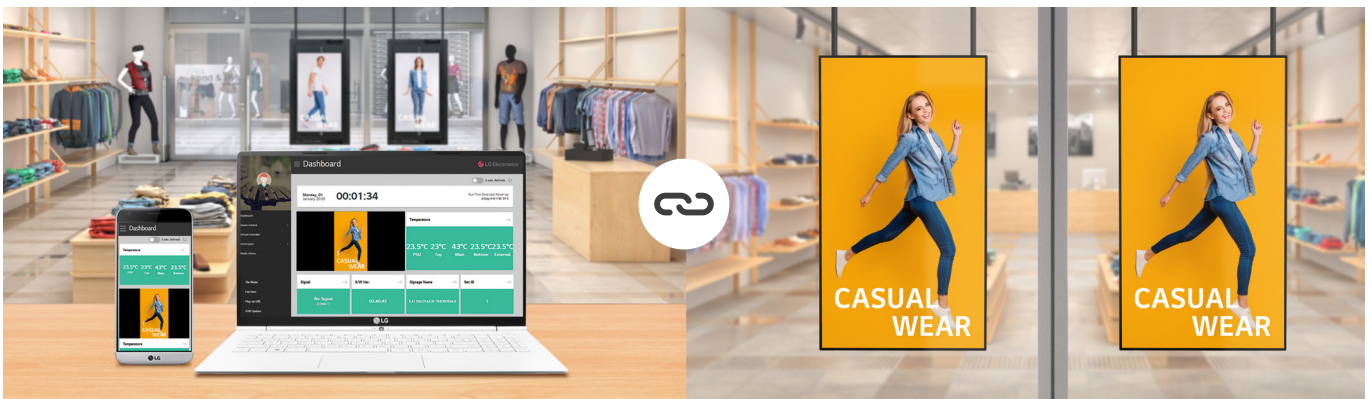

Polarized Sunglasses

Brightness Beyond the Window

A window-facing display requires higher nits, as it is exposed to direct sunlight through a window. The XS4P is designed especially for window-facing environments, providing brilliant brightness. Vibrant and dynamic content displayed through the window will attract customers to your business, despite the viewers wearing polarized sunglasses.

Optimal Performance

Space Efficiency

webOS Platform

Optimized Design for Space Utilization

With its compact size and slim design, the XS4P integrates smoothly into any store's interior. Its bezel is thinner than conventional models, enabling closer installation to windows and offering an improved visual experience for customers. Additionally, standard UHD signage can be attached to the back of the XS4P, allowing it to function as a double-sided display.

Remotely Managed, Real-time Mastery (Content Manager)

A significant advantage of window-facing displays over temporary displays is their ability to effortlessly manage frequently changing promotional content and pricing information. LG’s web-based content solution is intuitive and user-friendly, providing users with complete access to current and historical data anytime, anywhere, through their mobile devices. This allows users to monitor, adjust, and control the unit remotely in real-time.