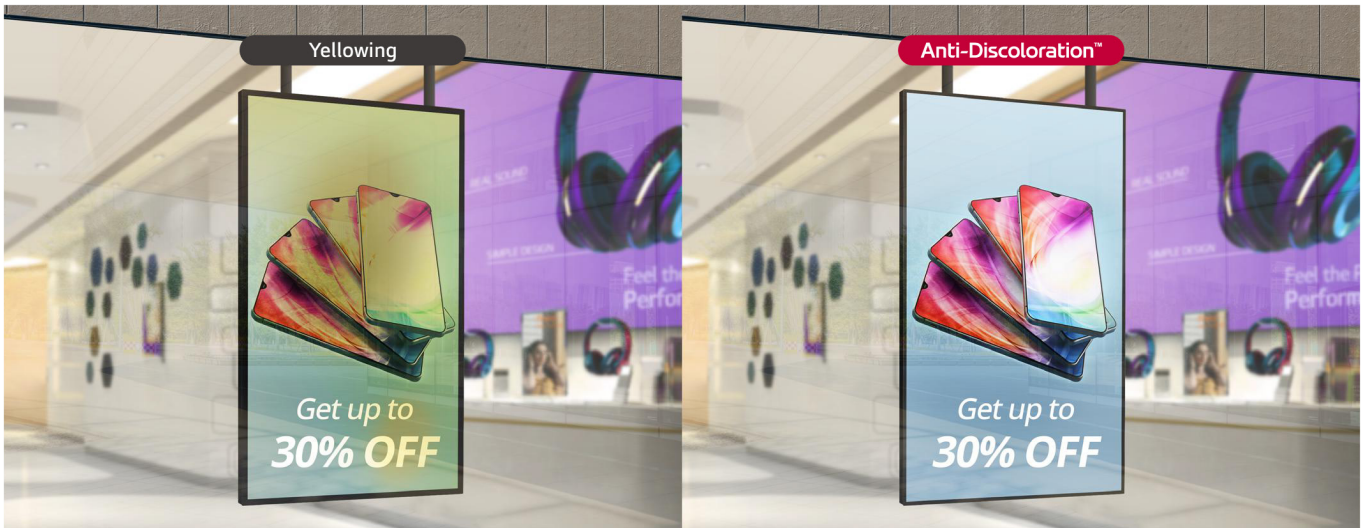

Stay Bright, Stay Ahead

Anti-Discoloration

World's First UL Verification for Display Anti-Discoloration Characteristics

By focusing on the pain points of our customers, we obtained the world's first UL Verification for Display Anti-Discoloration Characteristics. Our new technology helps prevent 'screen-yellowing', while safeguarding display quality and performance stability.

* World's first UL Verification in the manufacturing industry. For more details about UL Verification, please visit <https://verify.ul.com/verifications/1382>