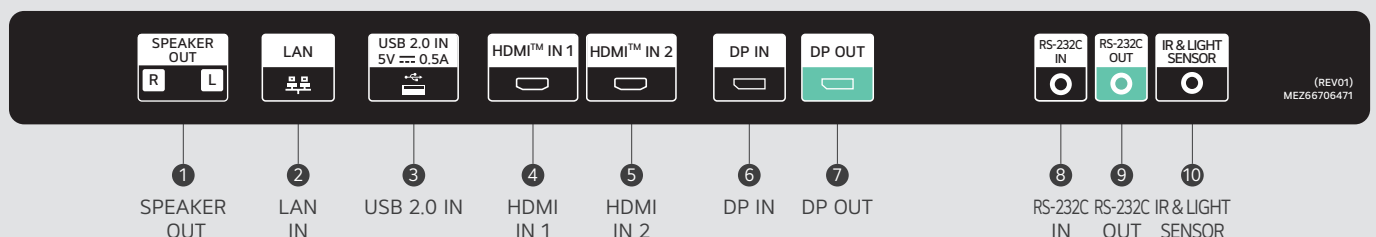

Control with Ease, Even from Afar

Embedded Wi-Fi & Bluetooth

LG ConnectedCare

LG SuperSign Cloud

Convenient Operation

The XS4P features LAN Daisy Chain functionality, enabling the control of multiple displays with a single master remote, offering significant convenience. Moreover, with Wi-Fi, Bluetooth, and Beacon capabilities, content and software can be distributed to the XS4P, allowing store managers to effortlessly provide coupons and information to multiple devices in real-time.

* Exclusively available for 75XS4P

Professional Content Partners

Pairing the XS4P Series with LG SW solutions would enhance its utilization.

1. ConnectedCare- A powerful cloud-based solution that provides remote monitoring and control of LG signage devices.

2. SuperSign Cloud- An integrated and intuitive management system, for creative signage content

* Sold separately

Convenient Installation with Calculated Precision

The XS4P is equipped with a Leveler Tool that shows users the tilt of the device, allowing for precise display installation. Additionally, the Horizontal Sensor Tool assists users in verifying the correct installation direction. The XS4P even provides warning messages for proper installation if it is installed incorrectly.

* The rotation direction differs for 49/55 and 75.

CONNECTIVITY

75"

55"/49"

(REV01)
MEZ66706471