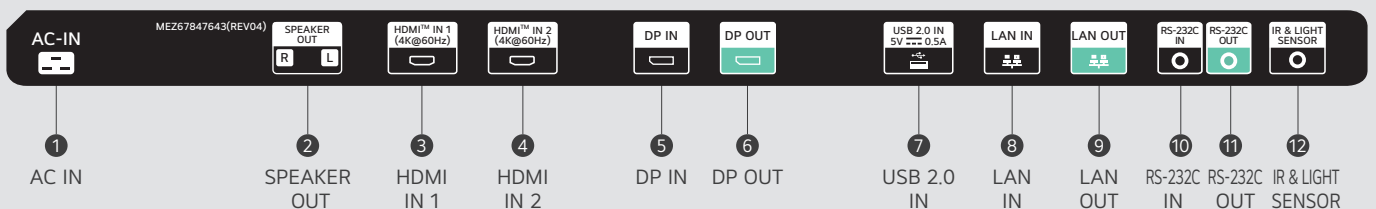

CONNECTIVITY

75"